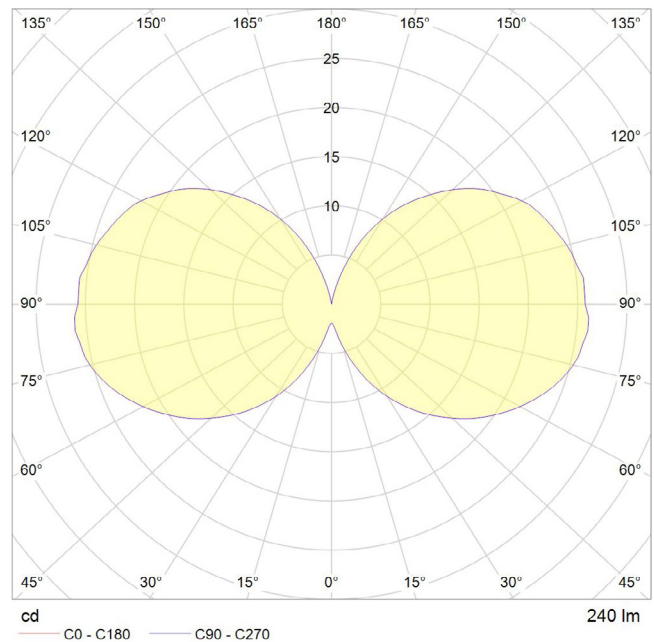

3 WATT | 240 LUMENS | 2200K

Classic, smooth dimmable LED filament lamp. This lamp uses 3 Watts of power and achieves 240 Lumens at a CRI of 95. It has an IP54 rating.

LAMP

Shape: G45
Materials: Brass cap, glass
Finish: Iron tinted
Beam angle: 360°
Base: E14
Weight: 0.015 kg
Working temperature: -5C to 40C
Warm up time: Instant
Warranty: 3 years
Input Voltage: 220V-240V
Glare control: We use up to 8 LED filaments in our lamps. This, together with a thicker phosphor coating, reduces and controls glare, resulting in an even, more comfortable light.

PERFORMANCE

CRI (colour rendering index)	95
Lamp lumen output	240
Luminaire circuits per watt (LM/W)	80
Lifetime (TM-21) (hours)	30,000
Colour Temperature	2200K
Power factor	0.9

POLAR DIAGRAM

DIMMING

Dimmable: Yes
Dimming type: Trailing edge
Recommended EU Dimmer: Varilight - V-pro JXP401
 (X denotes faceplate color)

A full list of compatible dimmers is available on request.

OUTER CARTON

Pc/ Ctn: 100
Gross weight: 3.2kg
Length: 52cm
Width: 28cm
Height: 20cm

IES/LDT FILE

Available upon request.

EAN UK: 5060400150953